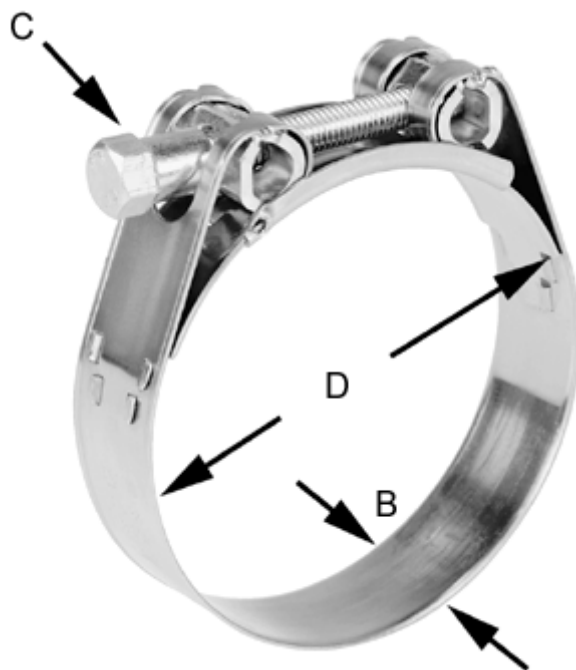

Article number: 025917202066

Description: Heavy Duty Clamp GBS M 66/20 W2 SK STC

## Measures

---

C (screw type) = SK
Diameter D = 63-68
Width B = 20